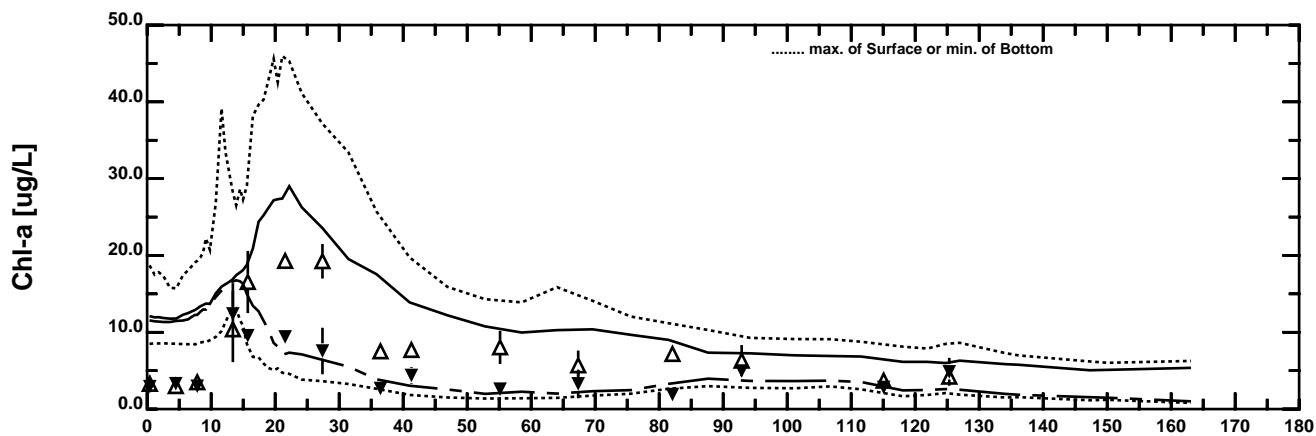

EAST RIVER AND LONG ISLAND SOUND [Mile From BATTERY]  
Run10+KL

SWEM SPATIAL PROFILE - 8907

— SURFACE MODEL  
- - - BOTTOM MODEL

SWEM SPATIAL PROFILE - 8907

EAST RIVER AND LONG ISLAND SOUND [Mile From BATTERY]  
Run10+KL

SWEM SPATIAL PROFILE - 8907

— SURFACE MODEL  
- - - BOTTOM MODEL

SWEM SPATIAL PROFILE - 8907

SWEM SPATIAL PROFILE - 8907