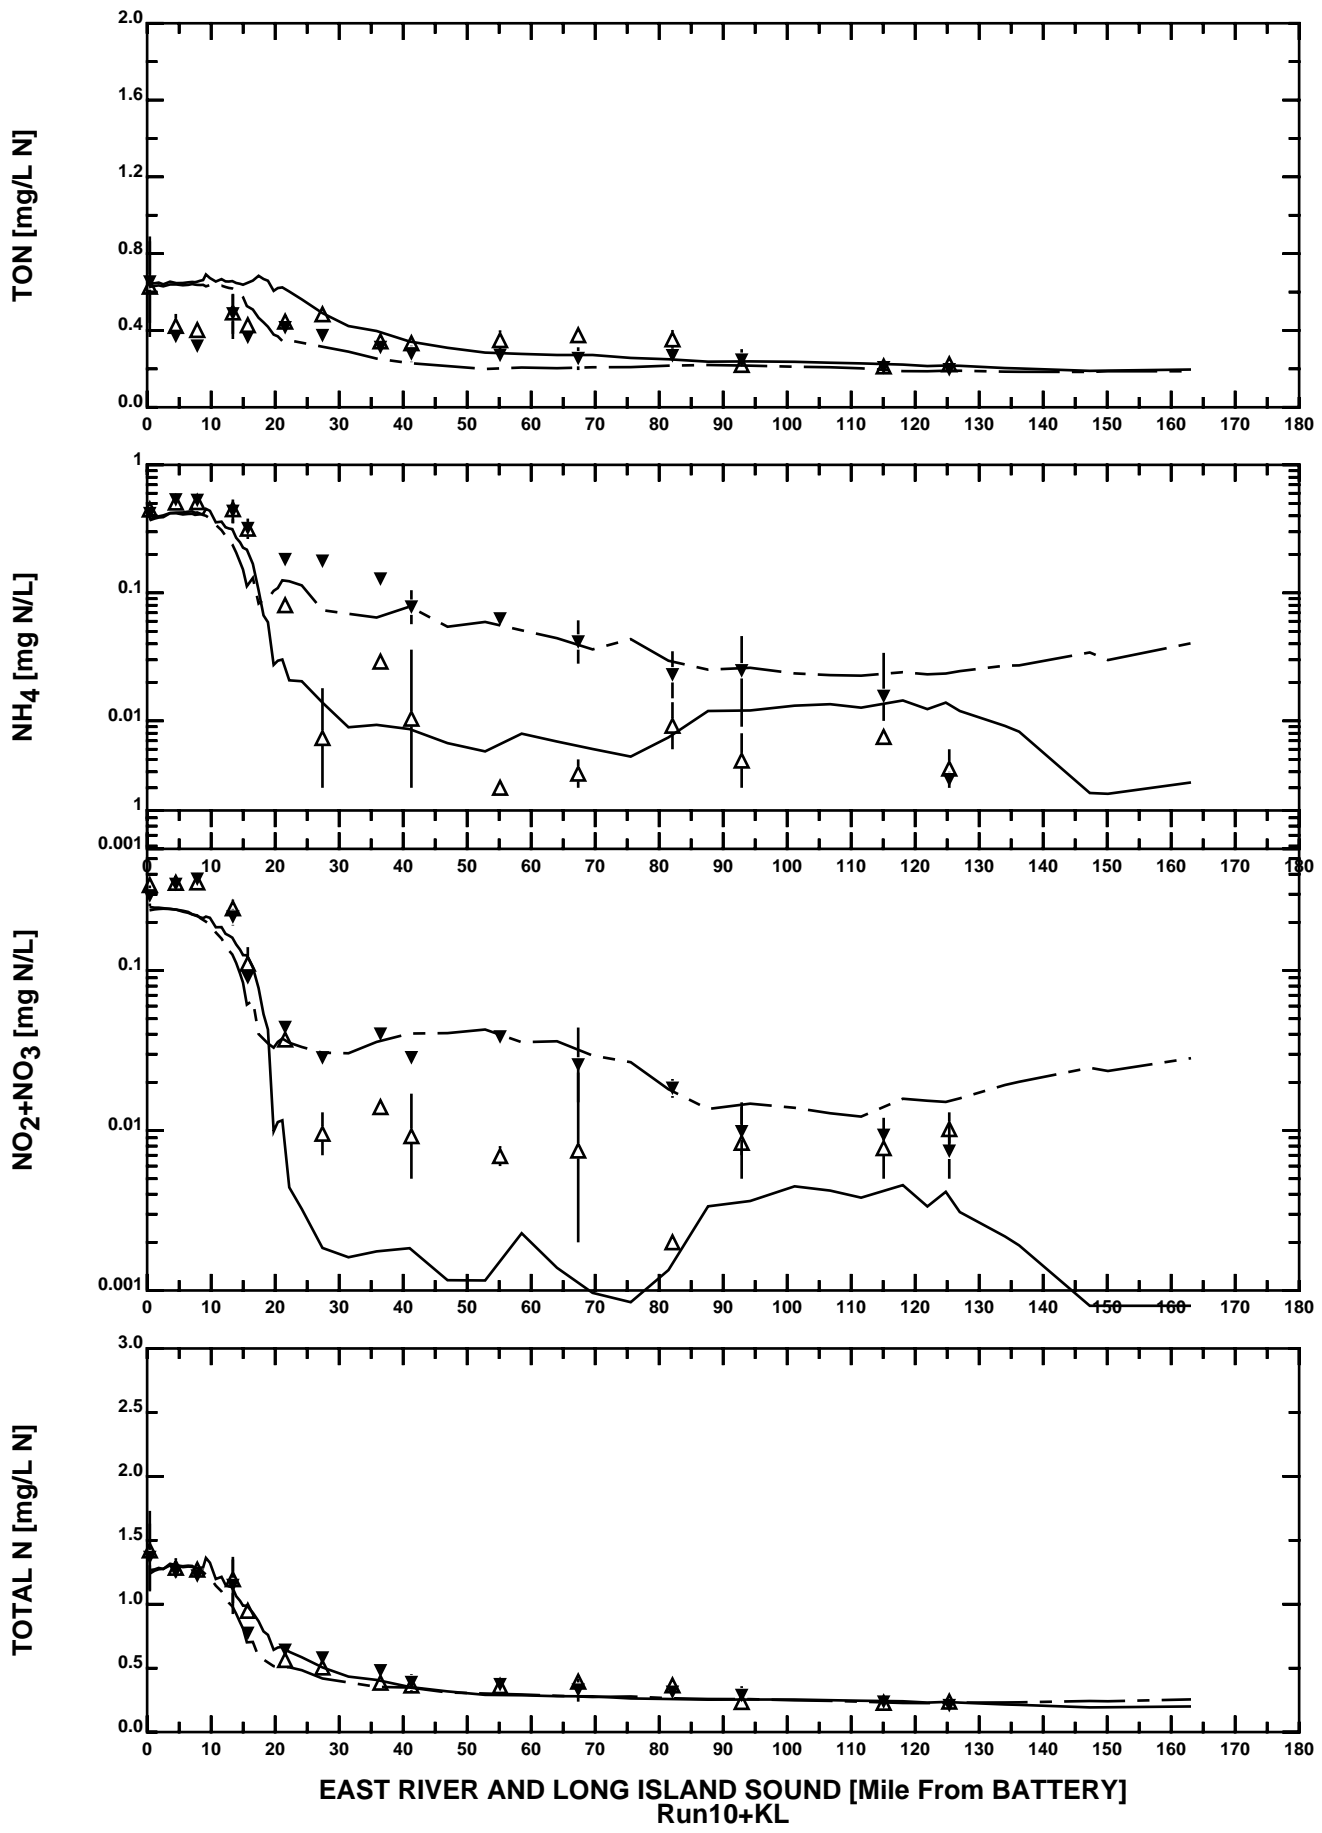

EAST RIVER AND LONG ISLAND SOUND [Mile From BATTERY]  
Run10+KL

SWEM SPATIAL PROFILE - 8907

— SURFACE MODEL  
- - - BOTTOM MODEL

SWEM SPATIAL PROFILE - 8907

EAST RIVER AND LONG ISLAND SOUND [Mile From BATTERY]  
Run10+KL

SWEM SPATIAL PROFILE - 8907

— SURFACE MODEL  
- - - BOTTOM MODEL

SWEM SPATIAL PROFILE - 8907

SWEM SPATIAL PROFILE - 8907