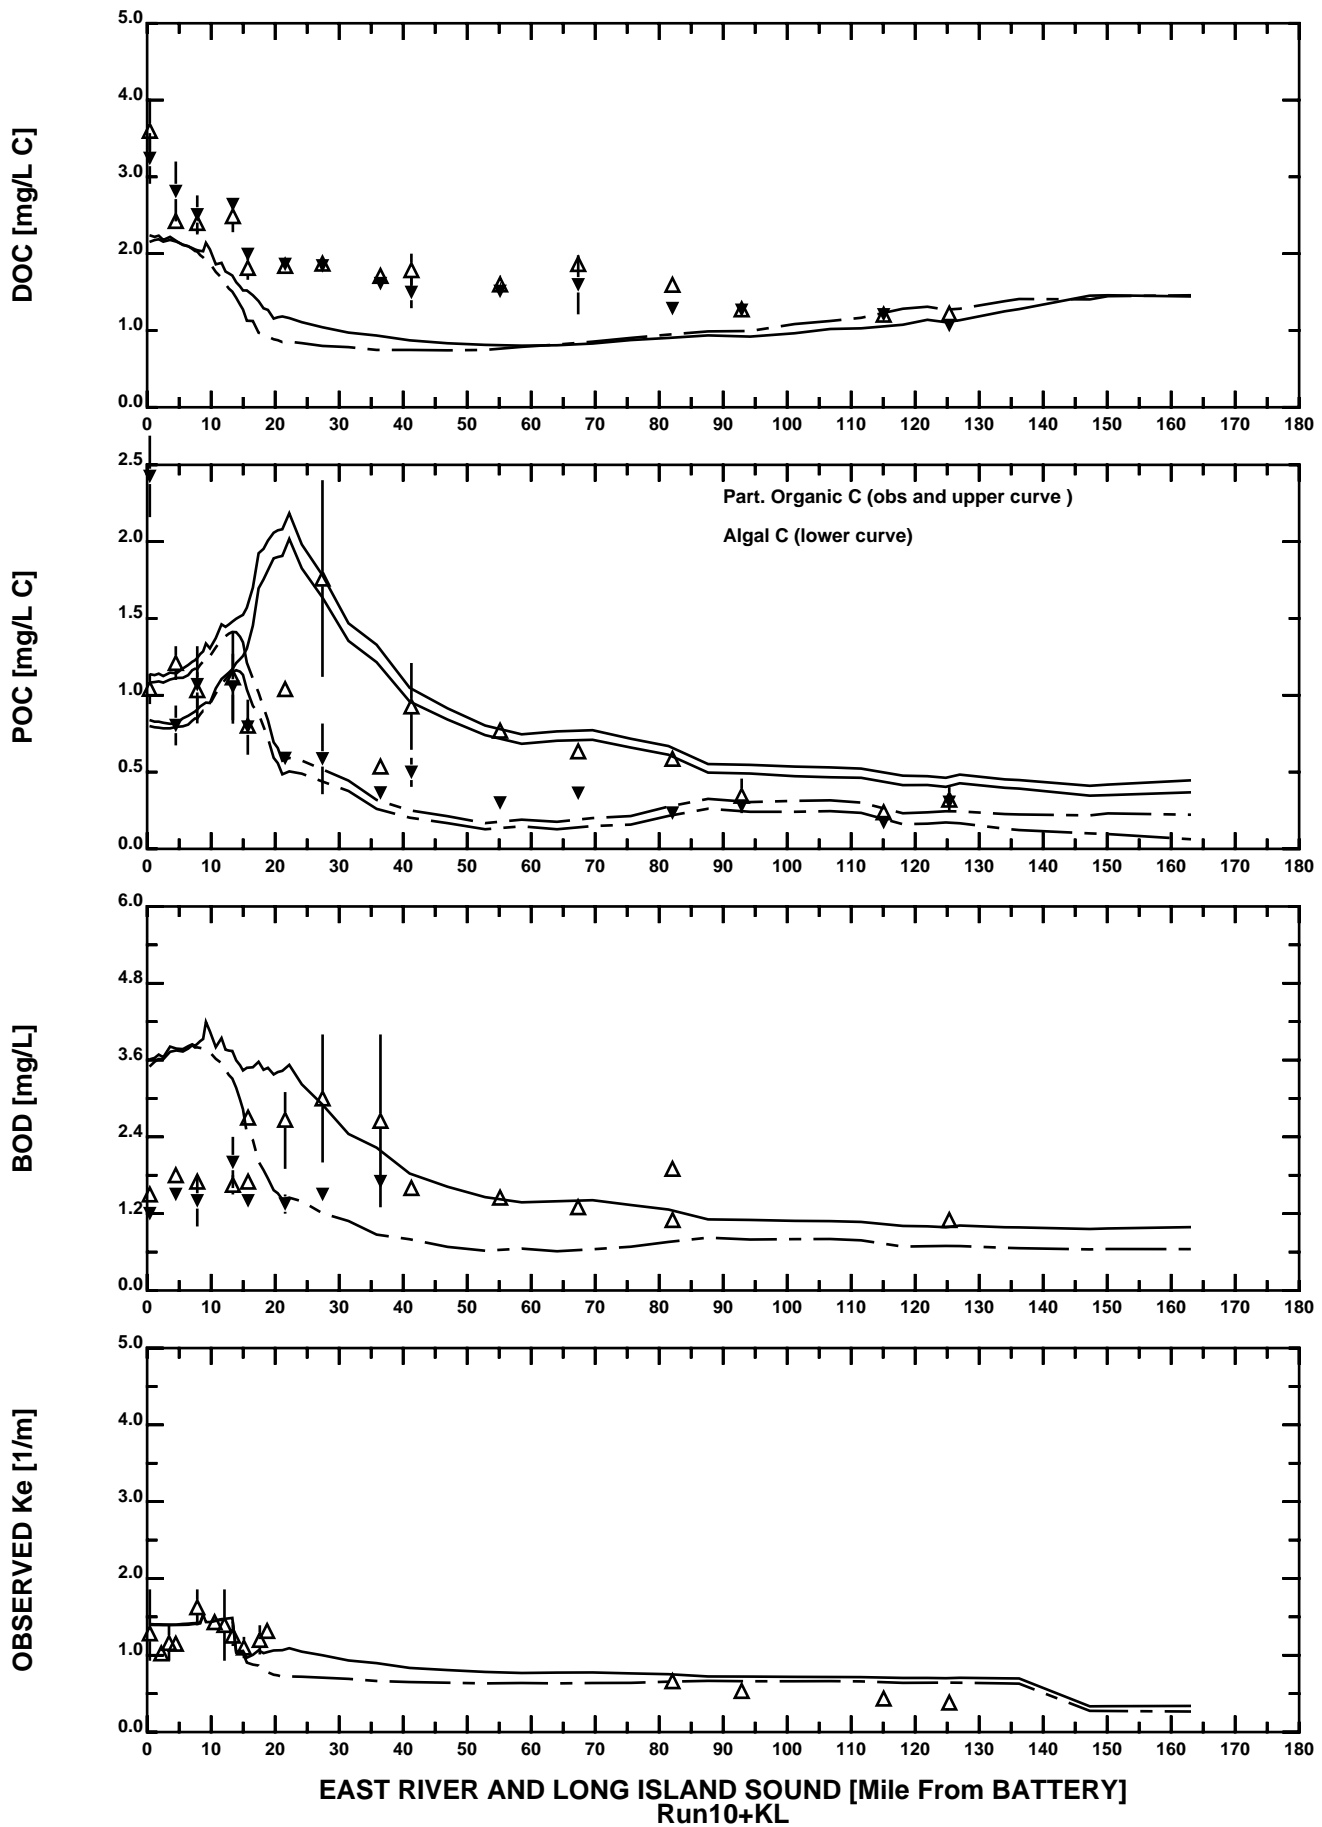

EAST RIVER AND LONG ISLAND SOUND [Mile From BATTERY]  
Run10+KL

SWEM SPATIAL PROFILE - 8907

— SURFACE MODEL  
- - - BOTTOM MODEL

SWEM SPATIAL PROFILE - 8907

EAST RIVER AND LONG ISLAND SOUND [Mile From BATTERY]  
Run10+KL

SWEM SPATIAL PROFILE - 8907

— SURFACE MODEL  
- - - BOTTOM MODEL

SWEM SPATIAL PROFILE - 8907

SWEM SPATIAL PROFILE - 8907