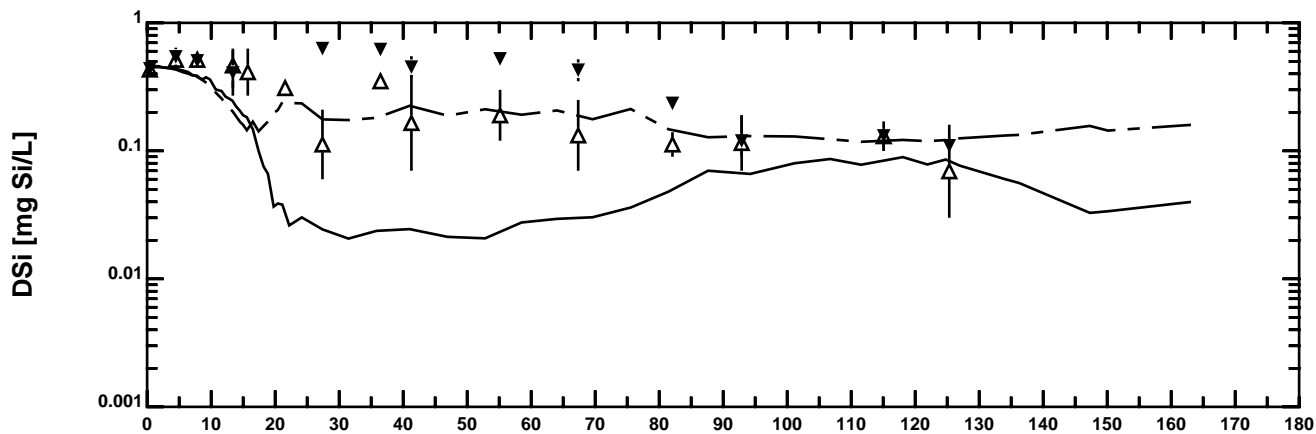

EAST RIVER AND LONG ISLAND SOUND [Mile From BATTERY]  
Run10+KL

SWEM SPATIAL PROFILE - 8907

— SURFACE MODEL  
- - - BOTTOM MODEL

SWEM SPATIAL PROFILE - 8907

EAST RIVER AND LONG ISLAND SOUND [Mile From BATTERY]  
Run10+KL

SWEM SPATIAL PROFILE - 8907

— SURFACE MODEL  
- - - BOTTOM MODEL

SWEM SPATIAL PROFILE - 8907

SWEM SPATIAL PROFILE - 8907