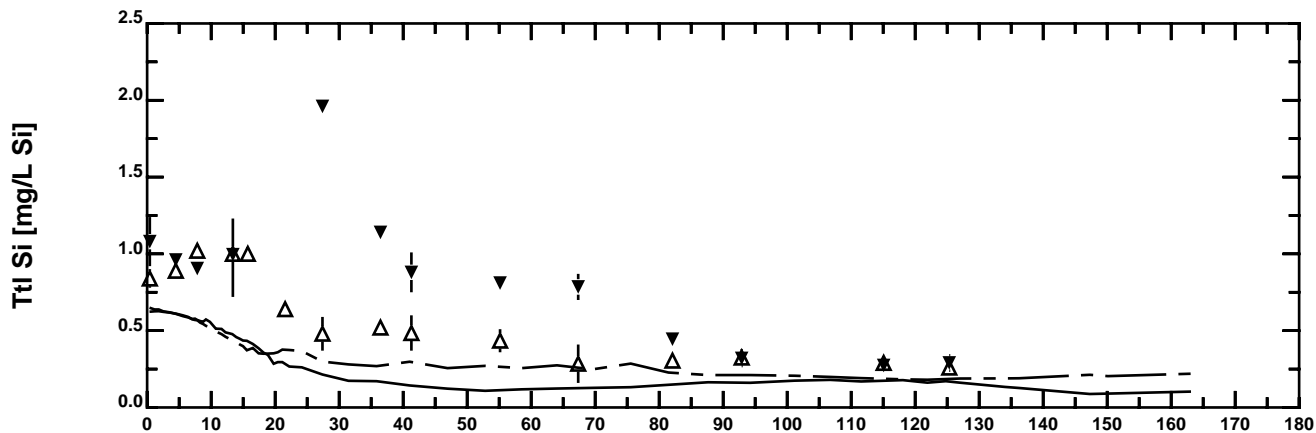

EAST RIVER AND LONG ISLAND SOUND [Mile From BATTERY]  
Run10+KL

SWEM SPATIAL PROFILE - 8907

— SURFACE MODEL  
- - - BOTTOM MODEL

SWEM SPATIAL PROFILE - 8907

EAST RIVER AND LONG ISLAND SOUND [Mile From BATTERY]  
Run10+KL

SWEM SPATIAL PROFILE - 8907

— SURFACE MODEL  
- - - BOTTOM MODEL

SWEM SPATIAL PROFILE - 8907

SWEM SPATIAL PROFILE - 8907