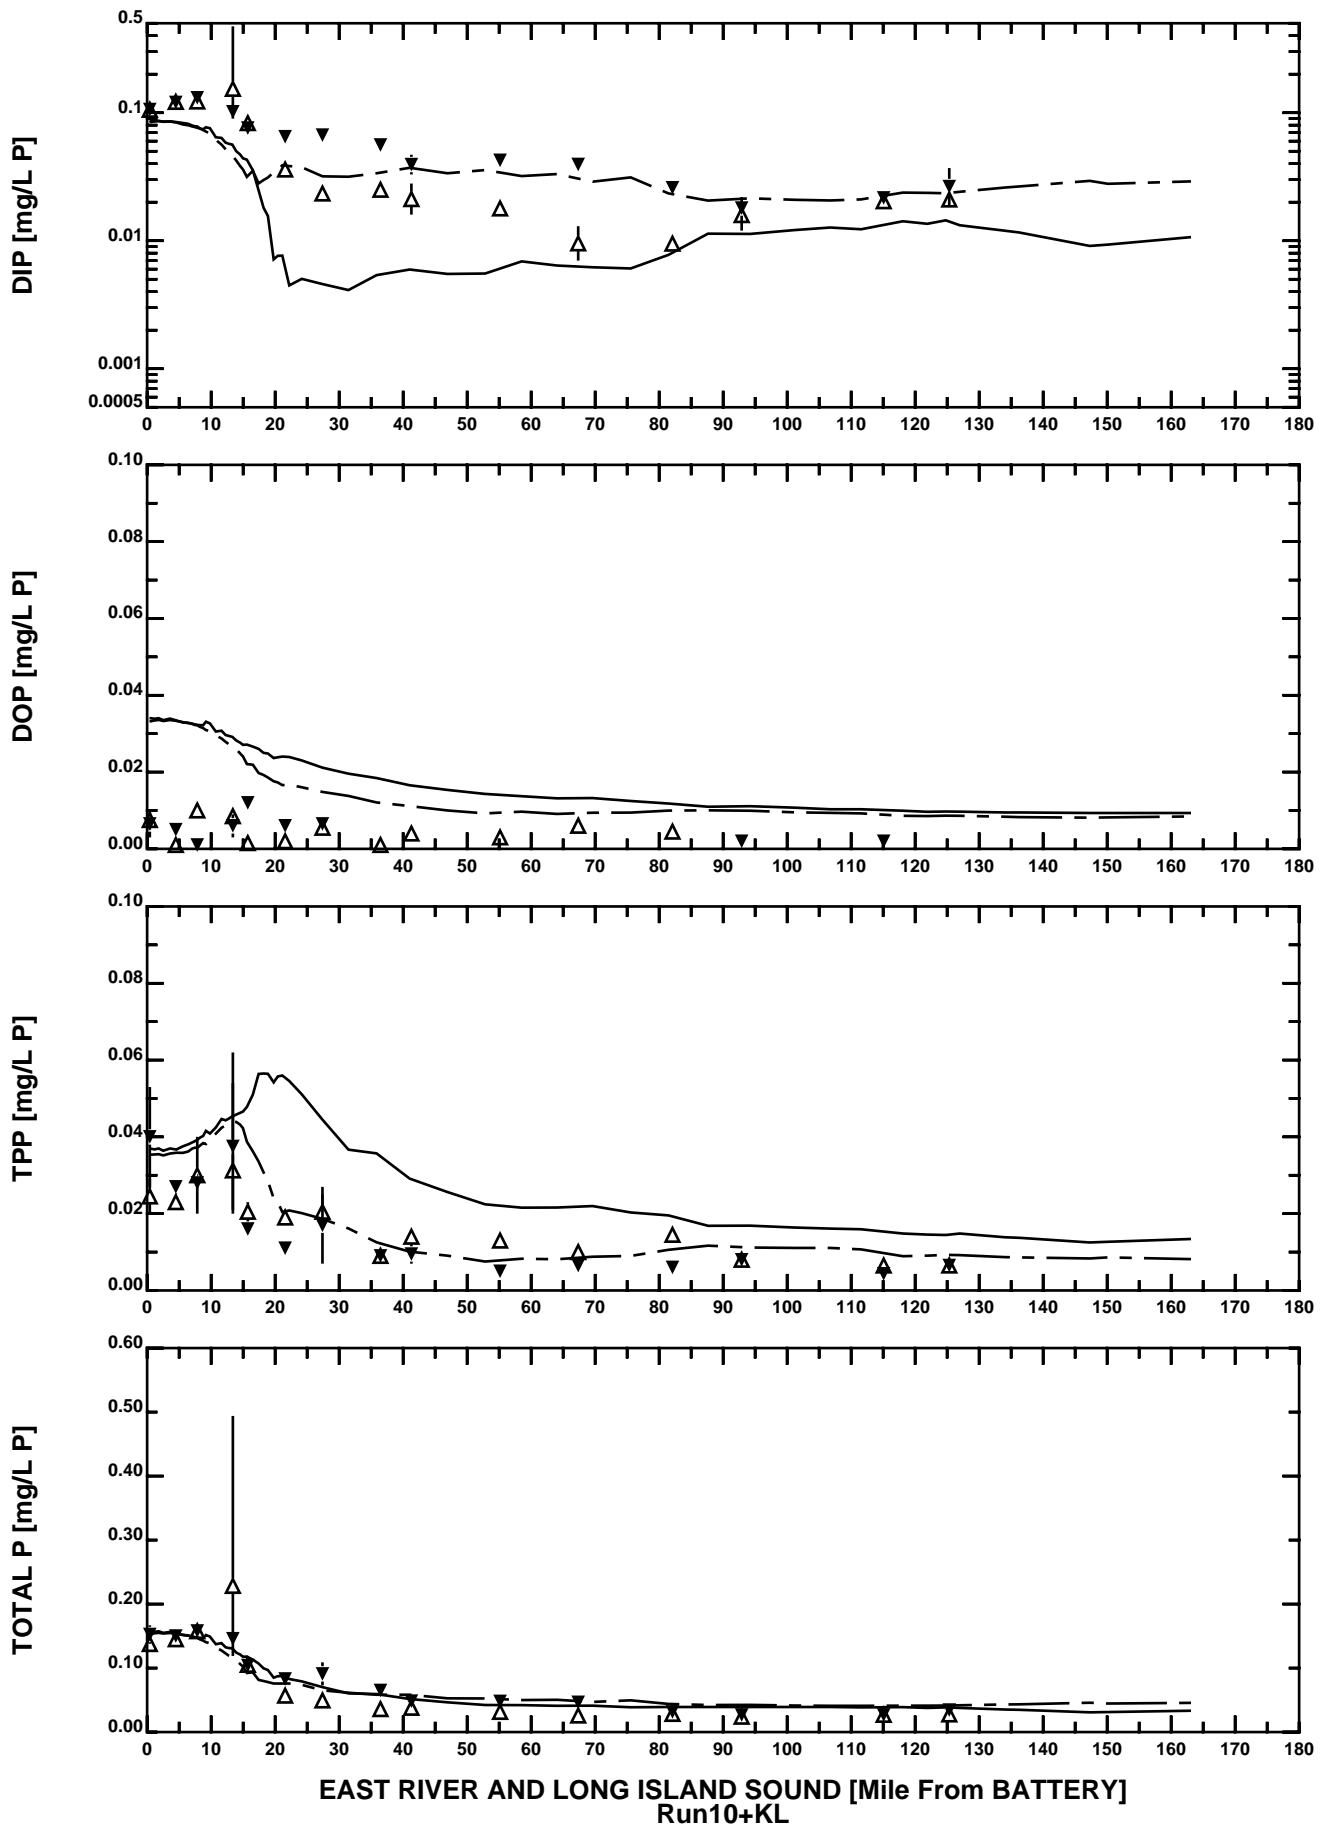

EAST RIVER AND LONG ISLAND SOUND [Mile From BATTERY]  
Run10+KL

SWEM SPATIAL PROFILE - 8907

— SURFACE MODEL  
- - - BOTTOM MODEL

SWEM SPATIAL PROFILE - 8907

EAST RIVER AND LONG ISLAND SOUND [Mile From BATTERY]  
Run10+KL

SWEM SPATIAL PROFILE - 8907

— SURFACE MODEL  
- - - BOTTOM MODEL

SWEM SPATIAL PROFILE - 8907

SWEM SPATIAL PROFILE - 8907