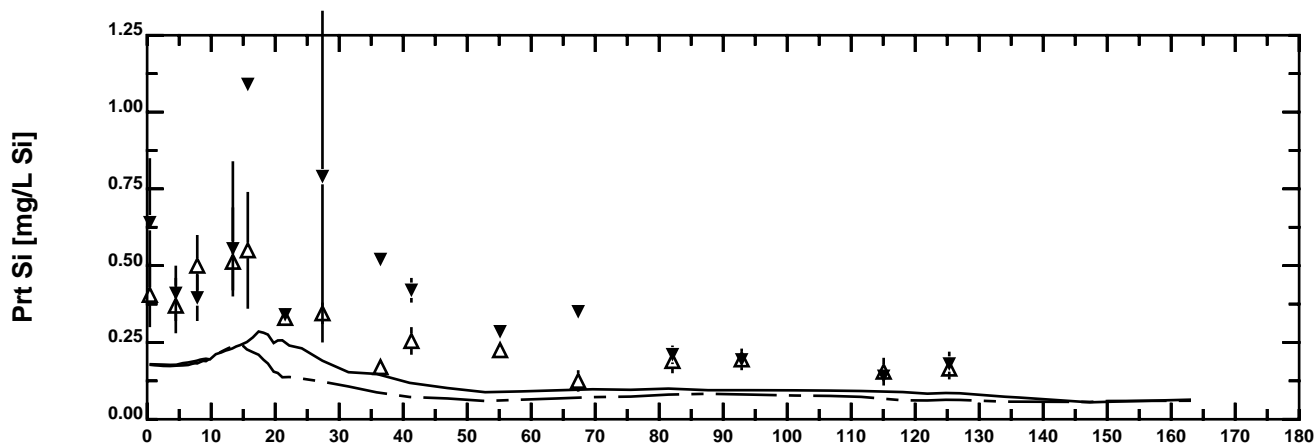

EAST RIVER AND LONG ISLAND SOUND [Mile From BATTERY]  
Run10+KL

SWEM SPATIAL PROFILE - 8907

— SURFACE MODEL  
- - - BOTTOM MODEL

SWEM SPATIAL PROFILE - 8907

EAST RIVER AND LONG ISLAND SOUND [Mile From BATTERY]  
Run10+KL

SWEM SPATIAL PROFILE - 8907

— SURFACE MODEL  
- - - BOTTOM MODEL

SWEM SPATIAL PROFILE - 8907

SWEM SPATIAL PROFILE - 8907