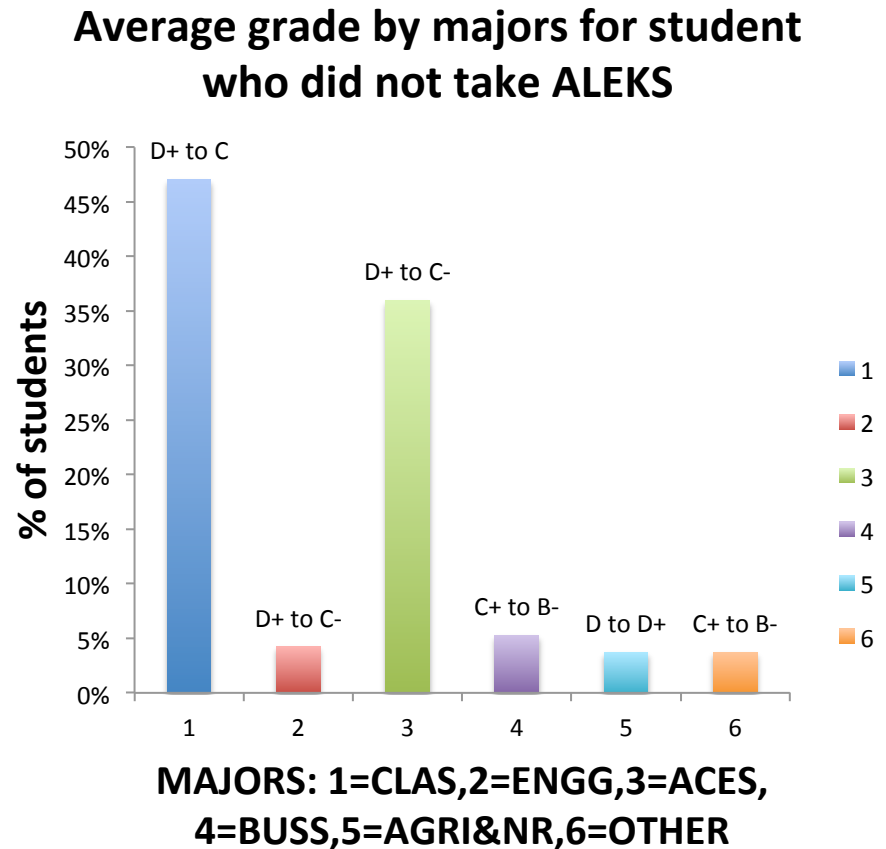

Grade distribution by Majors for students who did not take ALEKS.

Major	Number of students	Percent	Average Grade Range
CLAS	89	47.09	D+ to C-
ENGG	8	4.23	D+ to C-
ACES	68	35.98	D+ to C-
BUSS	10	5.29	C+ to B-
AGRI&NR	7	3.70	D to D+
OTHERS	7	3.70	C+ to B-
Total	189	100	D to D+