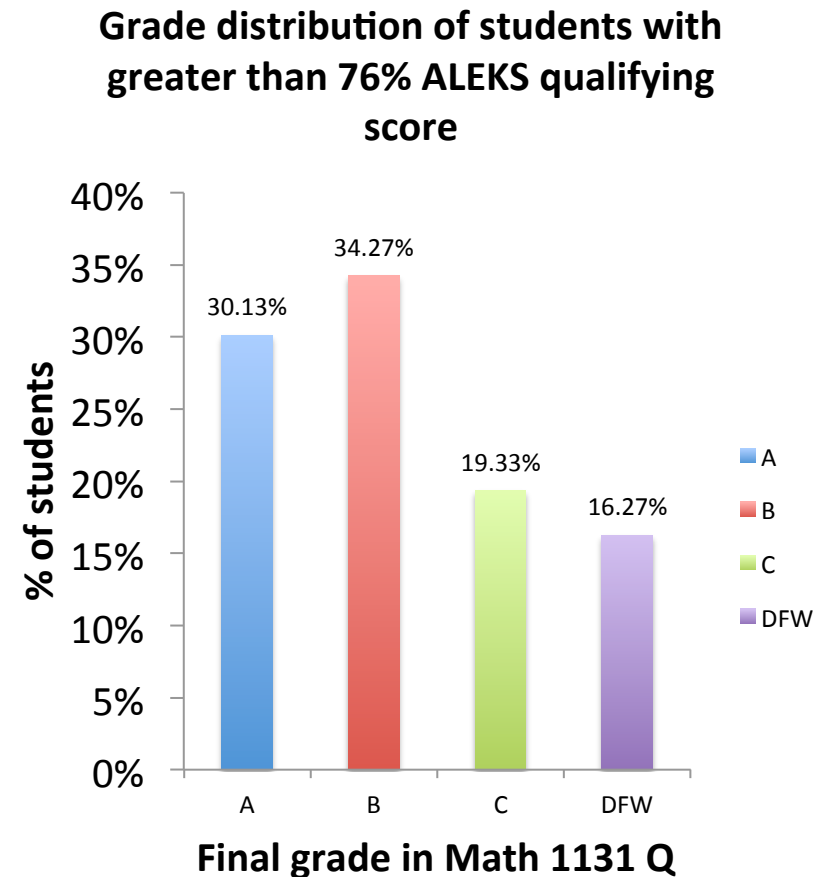

Grade distribution of students in Math 1131 with required qualifying ALEKS score of 76% and above

Grade	Number of Students	Percentage
A	226	30.13
B	257	34.26
C	145	19.33
DFW	122	16.26
Total	750