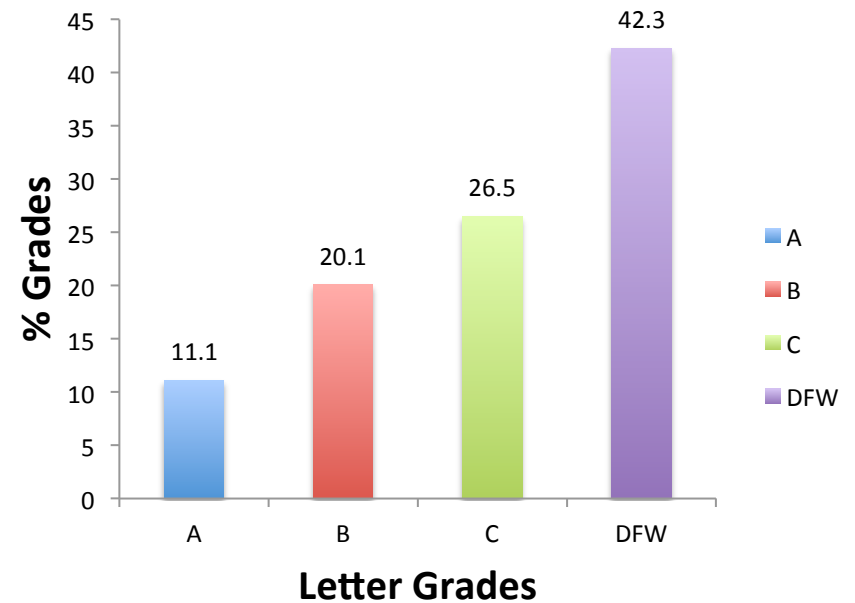

Grades of students in Math 1131 who did not take ALEKS

Letter Grade in Math 1131	Number of students	Percentage
A	21	11.1
B	38	20.1
C	50	26.5
DFW	80	42.3
TOTAL	189	100

Grade distribution for students who did not take ALEKS