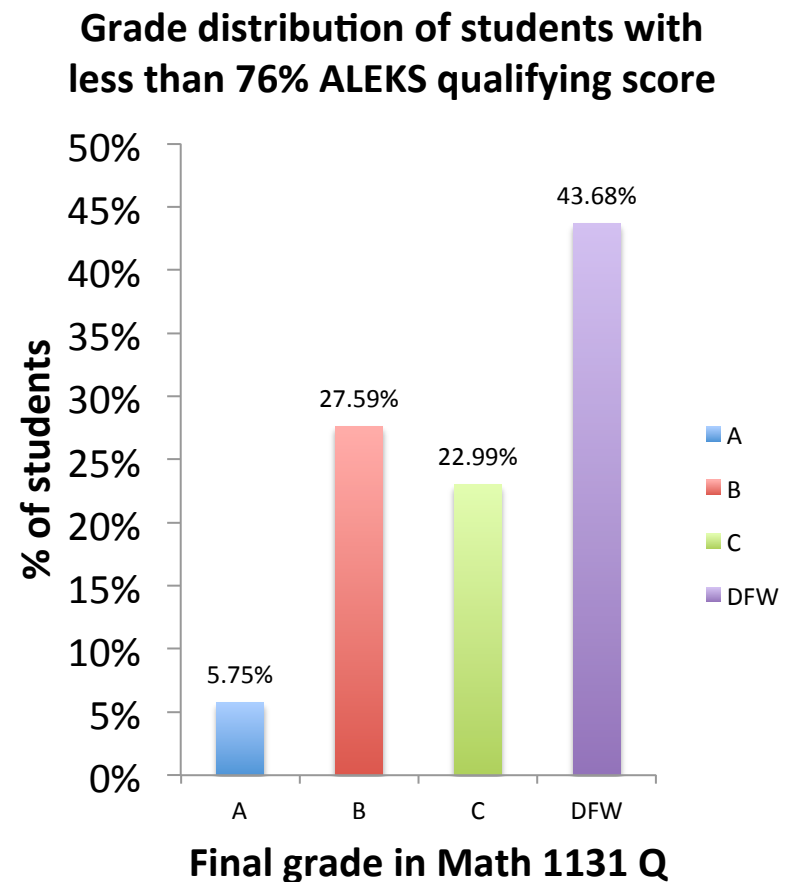

Grade distribution of students in Math 1131 with less than qualifying ALEKS score of 76%

Grade	Number of Students	Percentage
A	5	5.74
B	24	27.58
C	20	22.98
DFW	38	43.67
Total	87