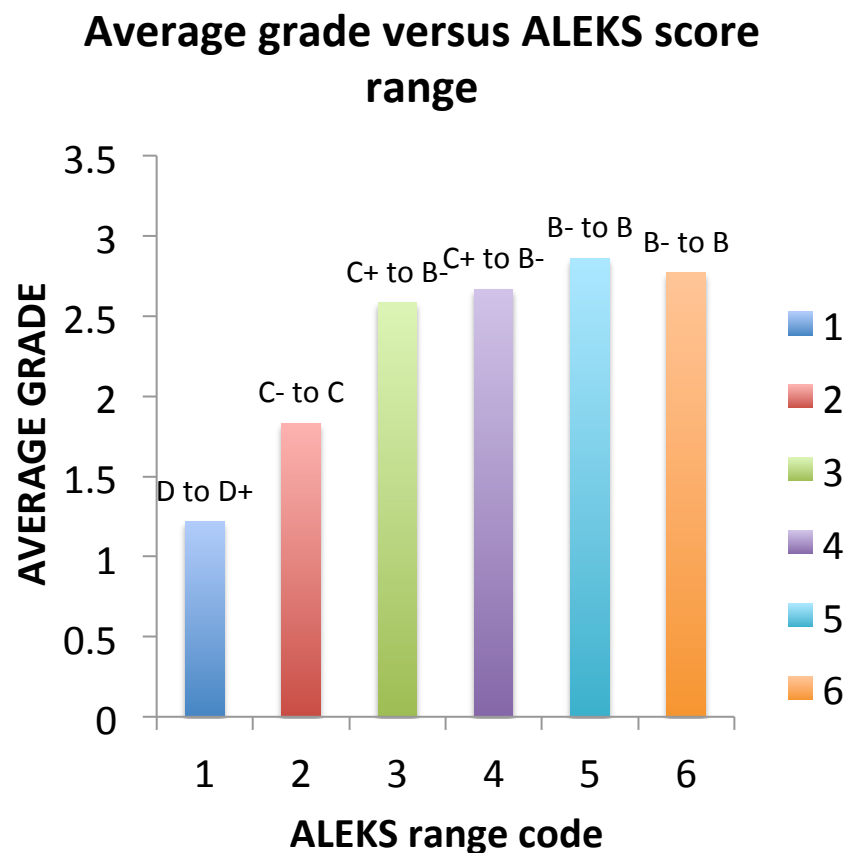

# Average course grade range for a given ALEKS score range for students in Math 1131

Range Code	ALEKS Score Range	Grade Range
1	0 to 60	D to D+
2	61 to 75	C- to C
3	76 to 80	C+ to B-
4	81 to 85	C+ to B-
5	86 to 90	B- to B
6	90 to 100	B- to B